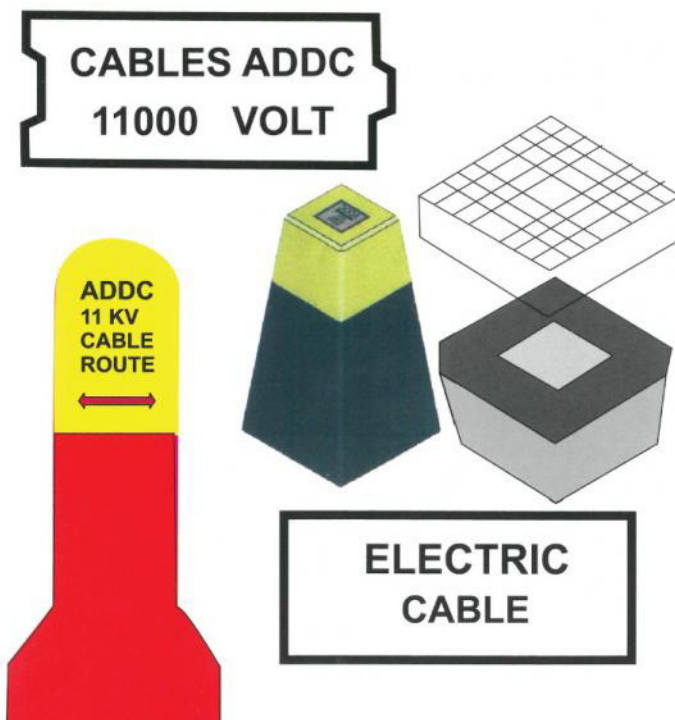

CABLE TILES & ROUTE MARKERS

From simple cable protection tiles to cable Route markers with different text warning Plates & paints.