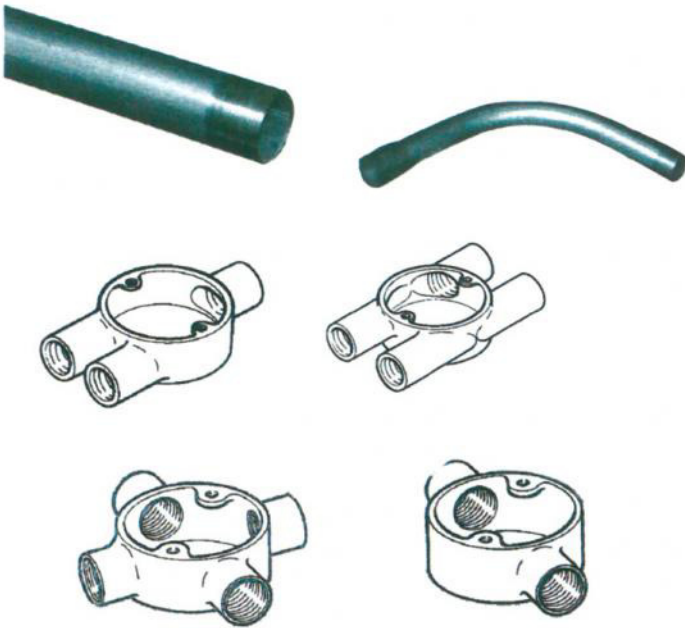

MEKANDEL

EARTHING & LIGHTNING MATERIALS

DISTRIBUTION BOARD

Fabricated to customer requirement with a wide range of approved components - ELCB, MCCB, Timers, Relays, Transformers, Sockets, Indicators, Meters etc. in ADDC Approved enclosures (IP rated) to suit your needs.

GI CONDUITS

GI conduits, 20 mm, 25 mm & 38 mm available exstock. Other sizes on request.

CABLE TILES & ROUTE MARKERS

From simple cable protection tiles to cable Route markers with different text warning Plates & paints.