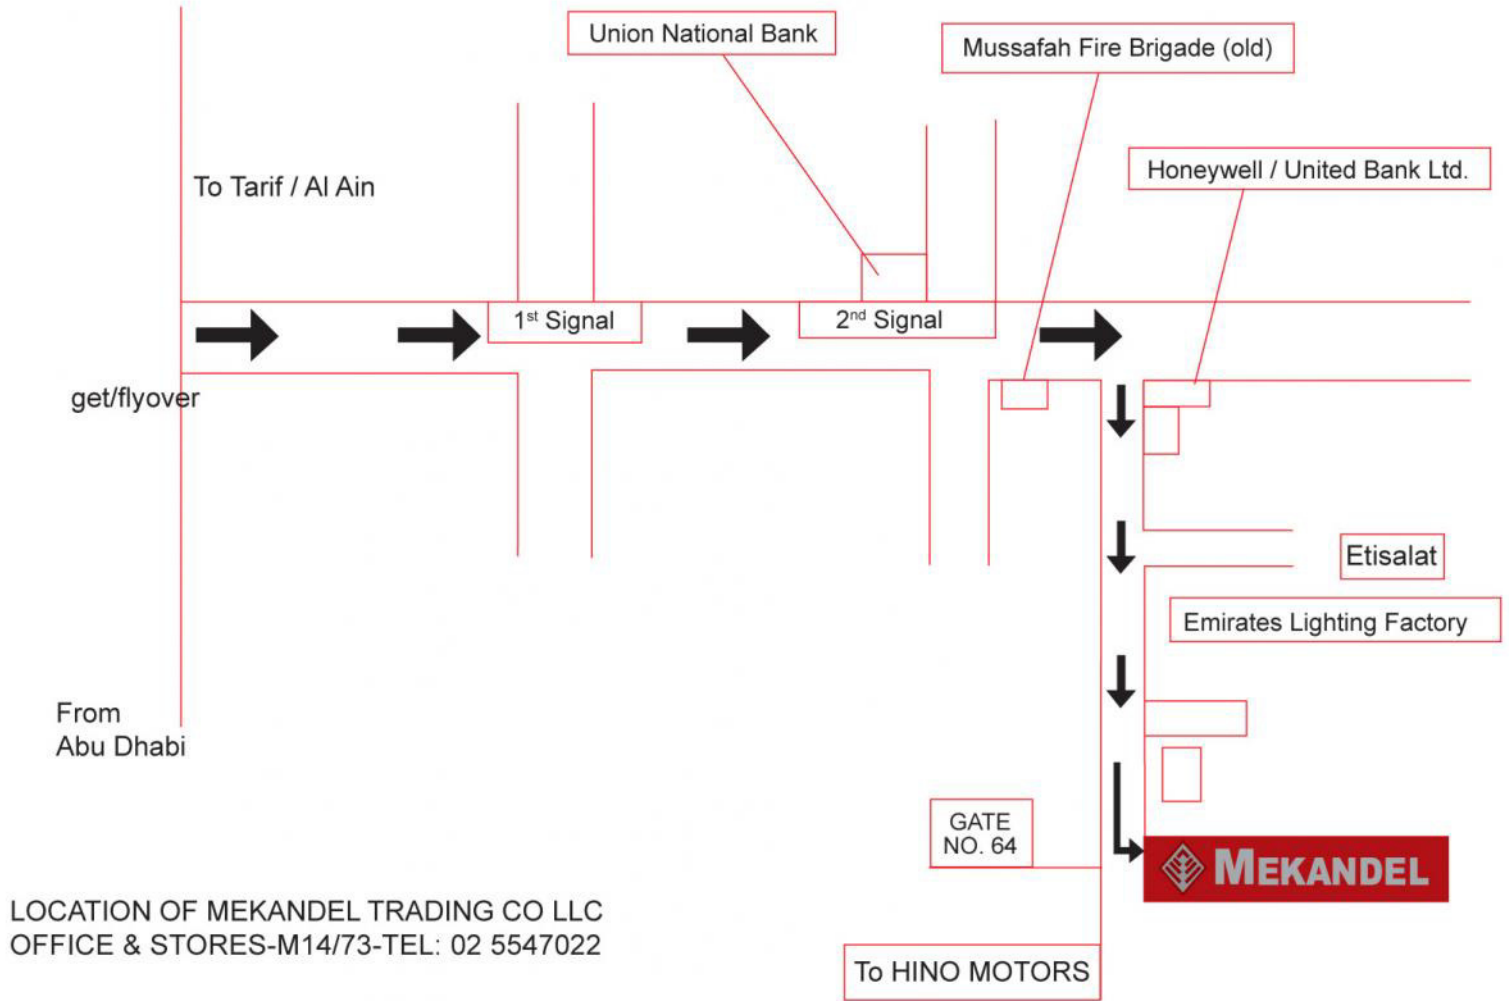

www.mekandel.com

MEKANDEL TRDG. CO. L.L.C

PB NO. 72105, M14, MUSSAFAH, ABU DHABI - U.A.E.

TEL: +971 2 5547022, FAX : +971 2 5547033

E-mail : mekandel@eim.ae / mekandel2010@gmail.com