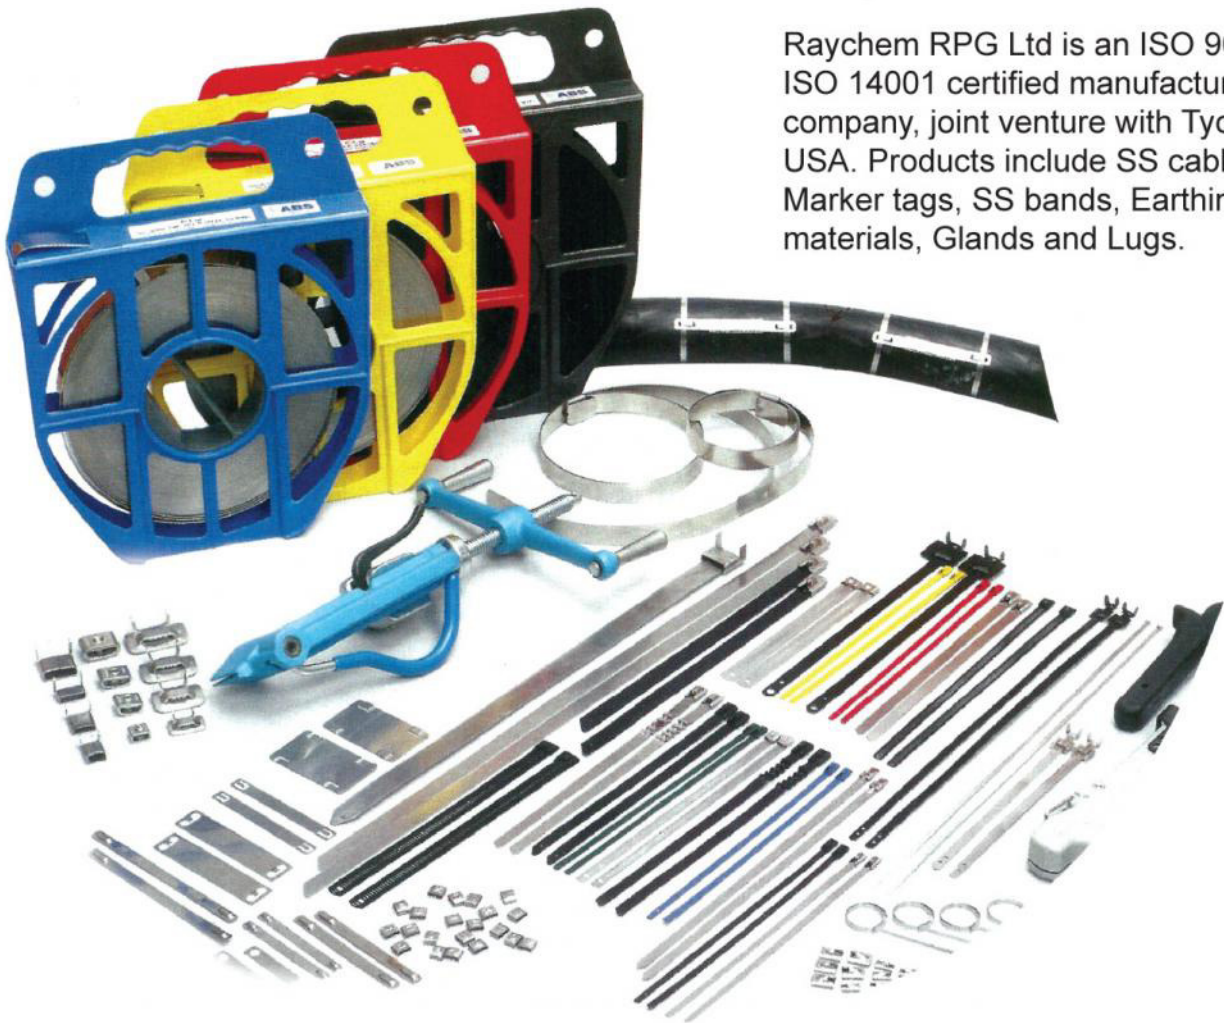

MEKANDEL

CABLE LAYING SYSTEM

CABLEMAN

Winches ■

Trailers ■

Straight Cable Rollers ■

Triple Corner Rollers ■

Supension Rollers ■

Protection Rollers ■

Duct Rod & Accessories ■

Cable Pulling Grips ■

Cable Drum Lifting Jacks ■

Spindles & Fixing Jacks ■

Cable Run Rotators ■

Cable Drum Stand ■

MEKANDEL

www.mekandel.com

MEKANDEL

CABLE TRAYS & TRUNKING

Kopos Kolin is a Czech company that presents before us 80 years of experience manufacturing European standard cable tray and trunking in GI & PVC. Very innovative products that leave no alternative in certain cases.